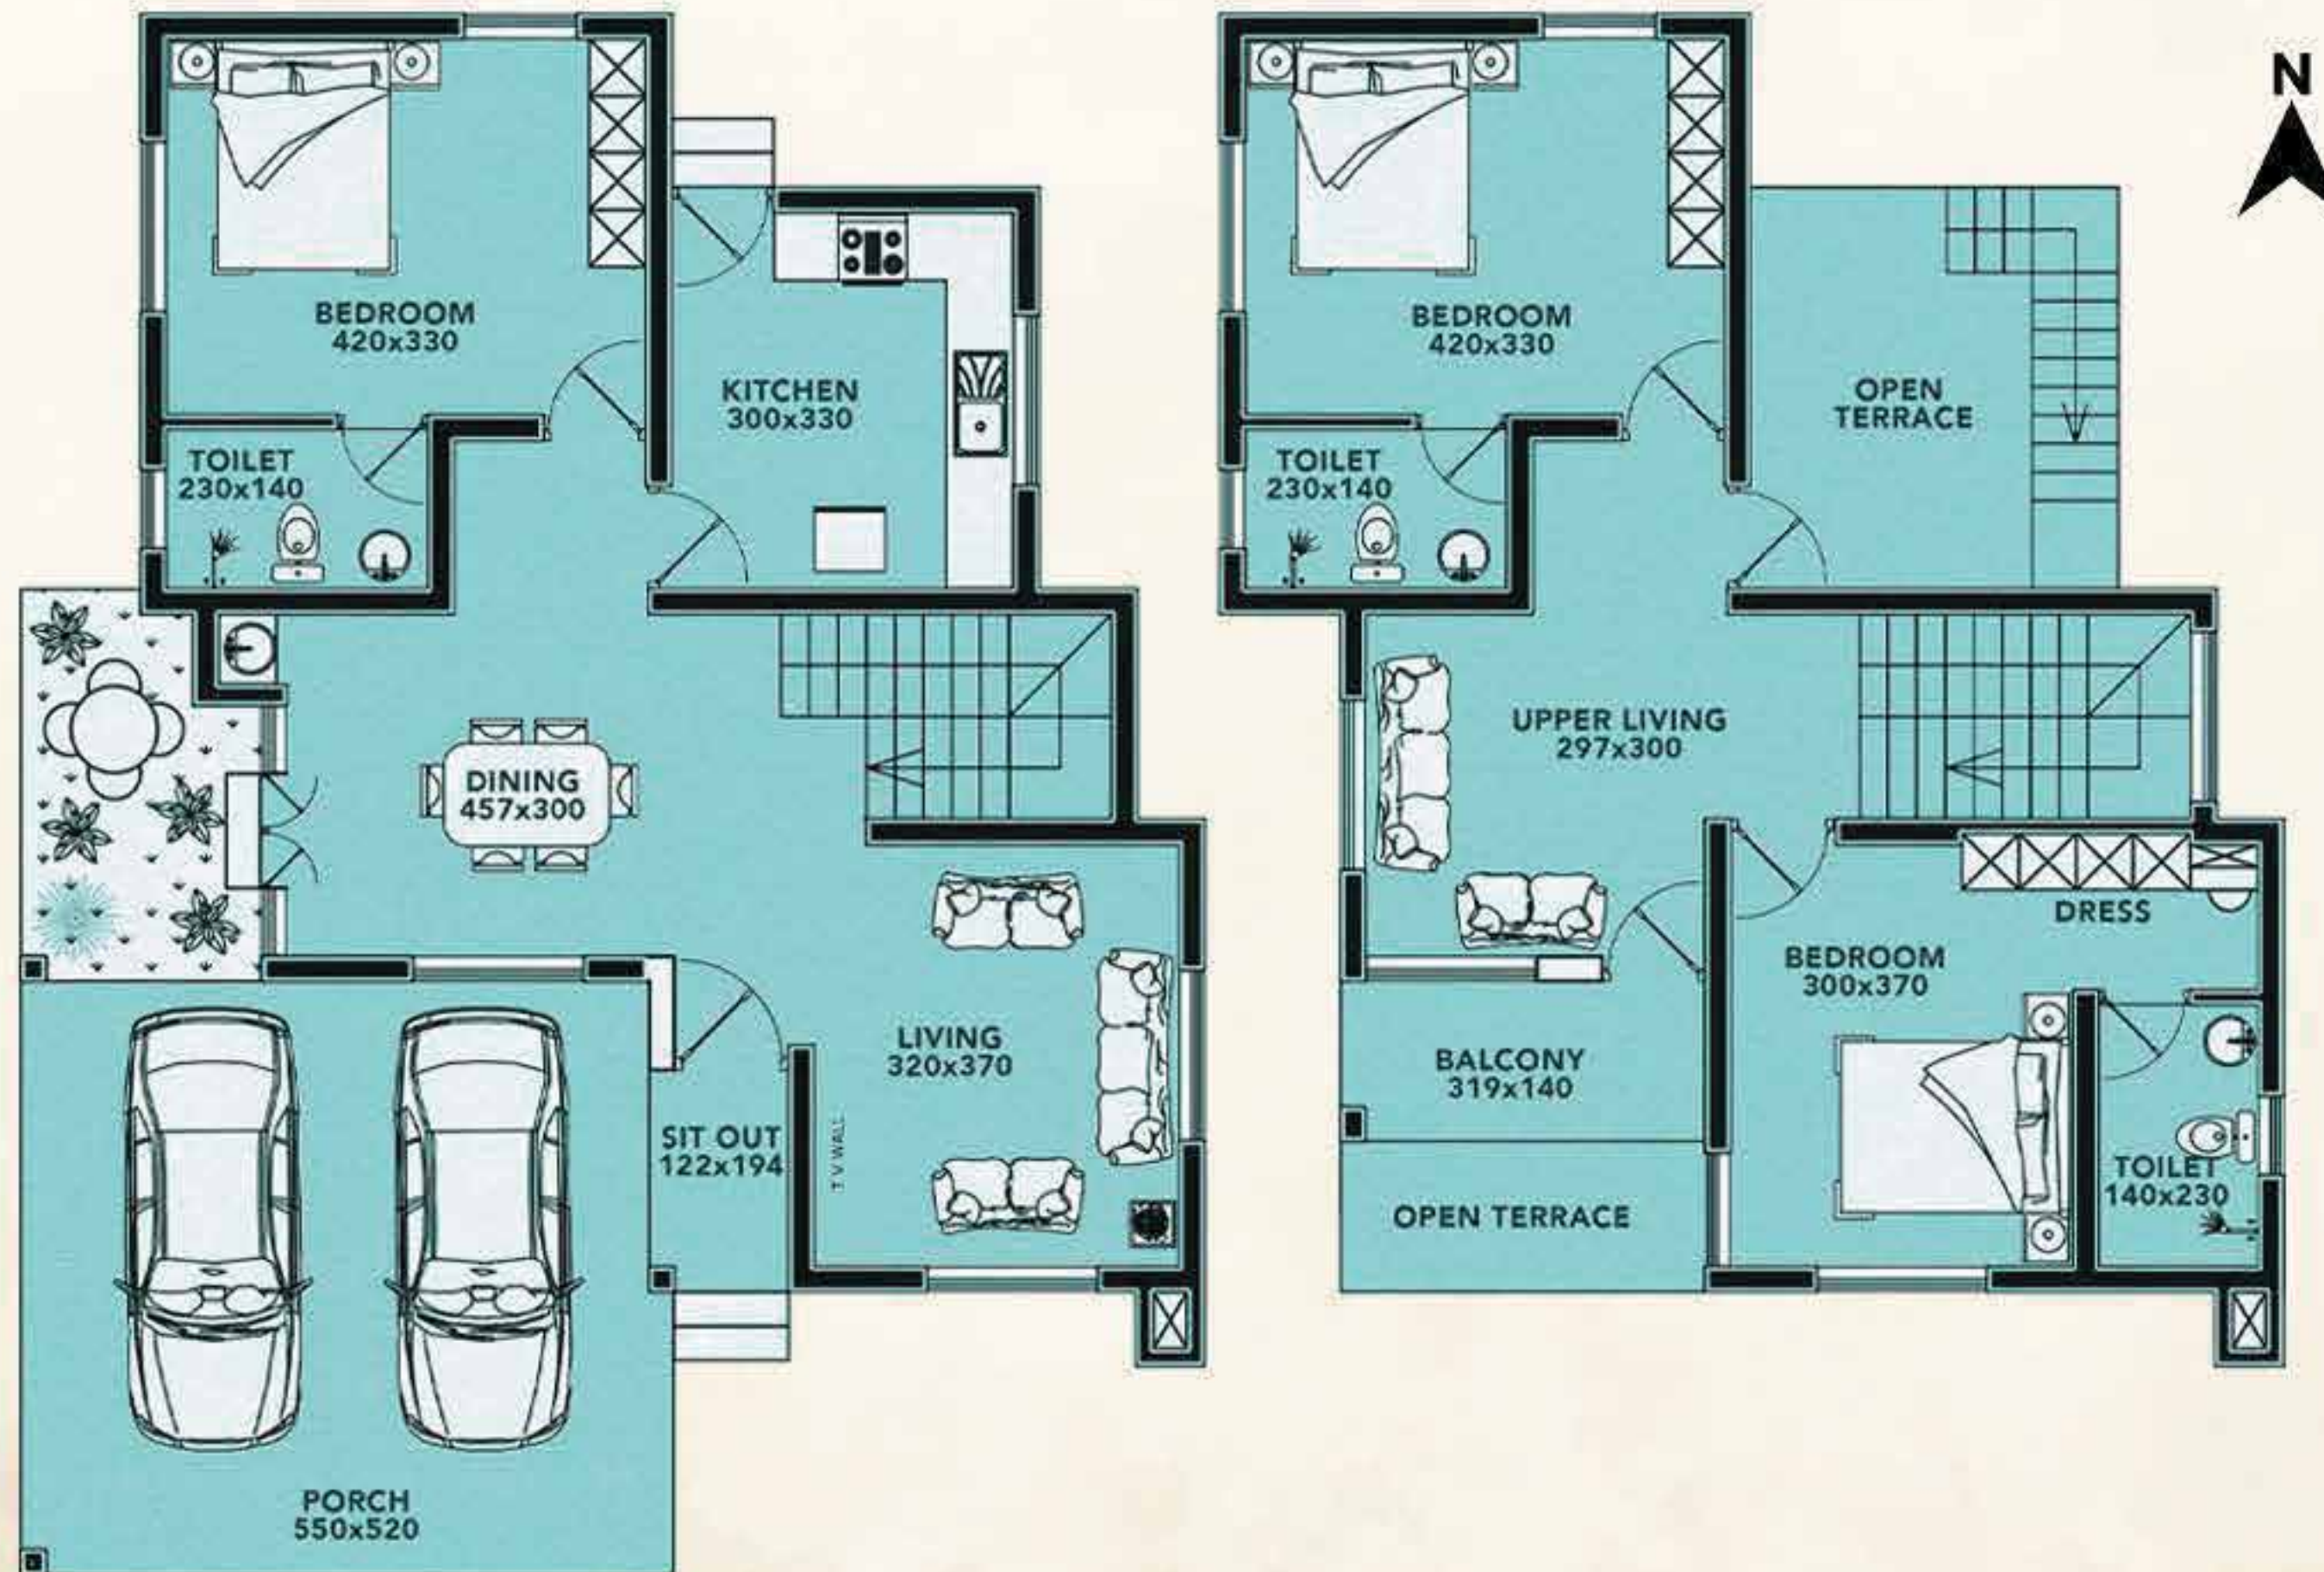

An illustration on a light blue background featuring a white house, a white airplane, and stylized trees in shades of pink and red. In the foreground, a family of three (a man, a woman, and a child) is walking. A large pink circle is partially visible at the bottom left.

Discover the charm of 9 meticulously designed villas, each ready to welcome you into a world of opulence. These villas are thoughtfully spread across **9 plots**, ranging from **4 cents to 5.3 cents** approximately, ensuring that you find the perfect space that suits your lifestyle and preferences. Every plot is thoughtfully landscaped, accentuating the elevated terrain and embracing the lush greenery that surrounds it.

SOPHIA
aspire

VILLA 7

GROUND FLOOR

PORCH - 309 SQ FT
AREA - 1045 SQ FT

FIRST FLOOR

AREA - 805 SQ FT

TOTAL AREA - 2159 SQ FT

VILLA 7A

GROUND FLOOR
PORCH - 185 SQ FT
AREA - 794 SQ FT

FIRST FLOOR
AREA - 707 SQ FT

TOTAL AREA - 1641 SQ FT

VILLA 9

GROUND FLOOR

PORCH - 308 SQ FT
AREA - 816 SQ FT

FIRST FLOOR

AREA - 743 SQ FT