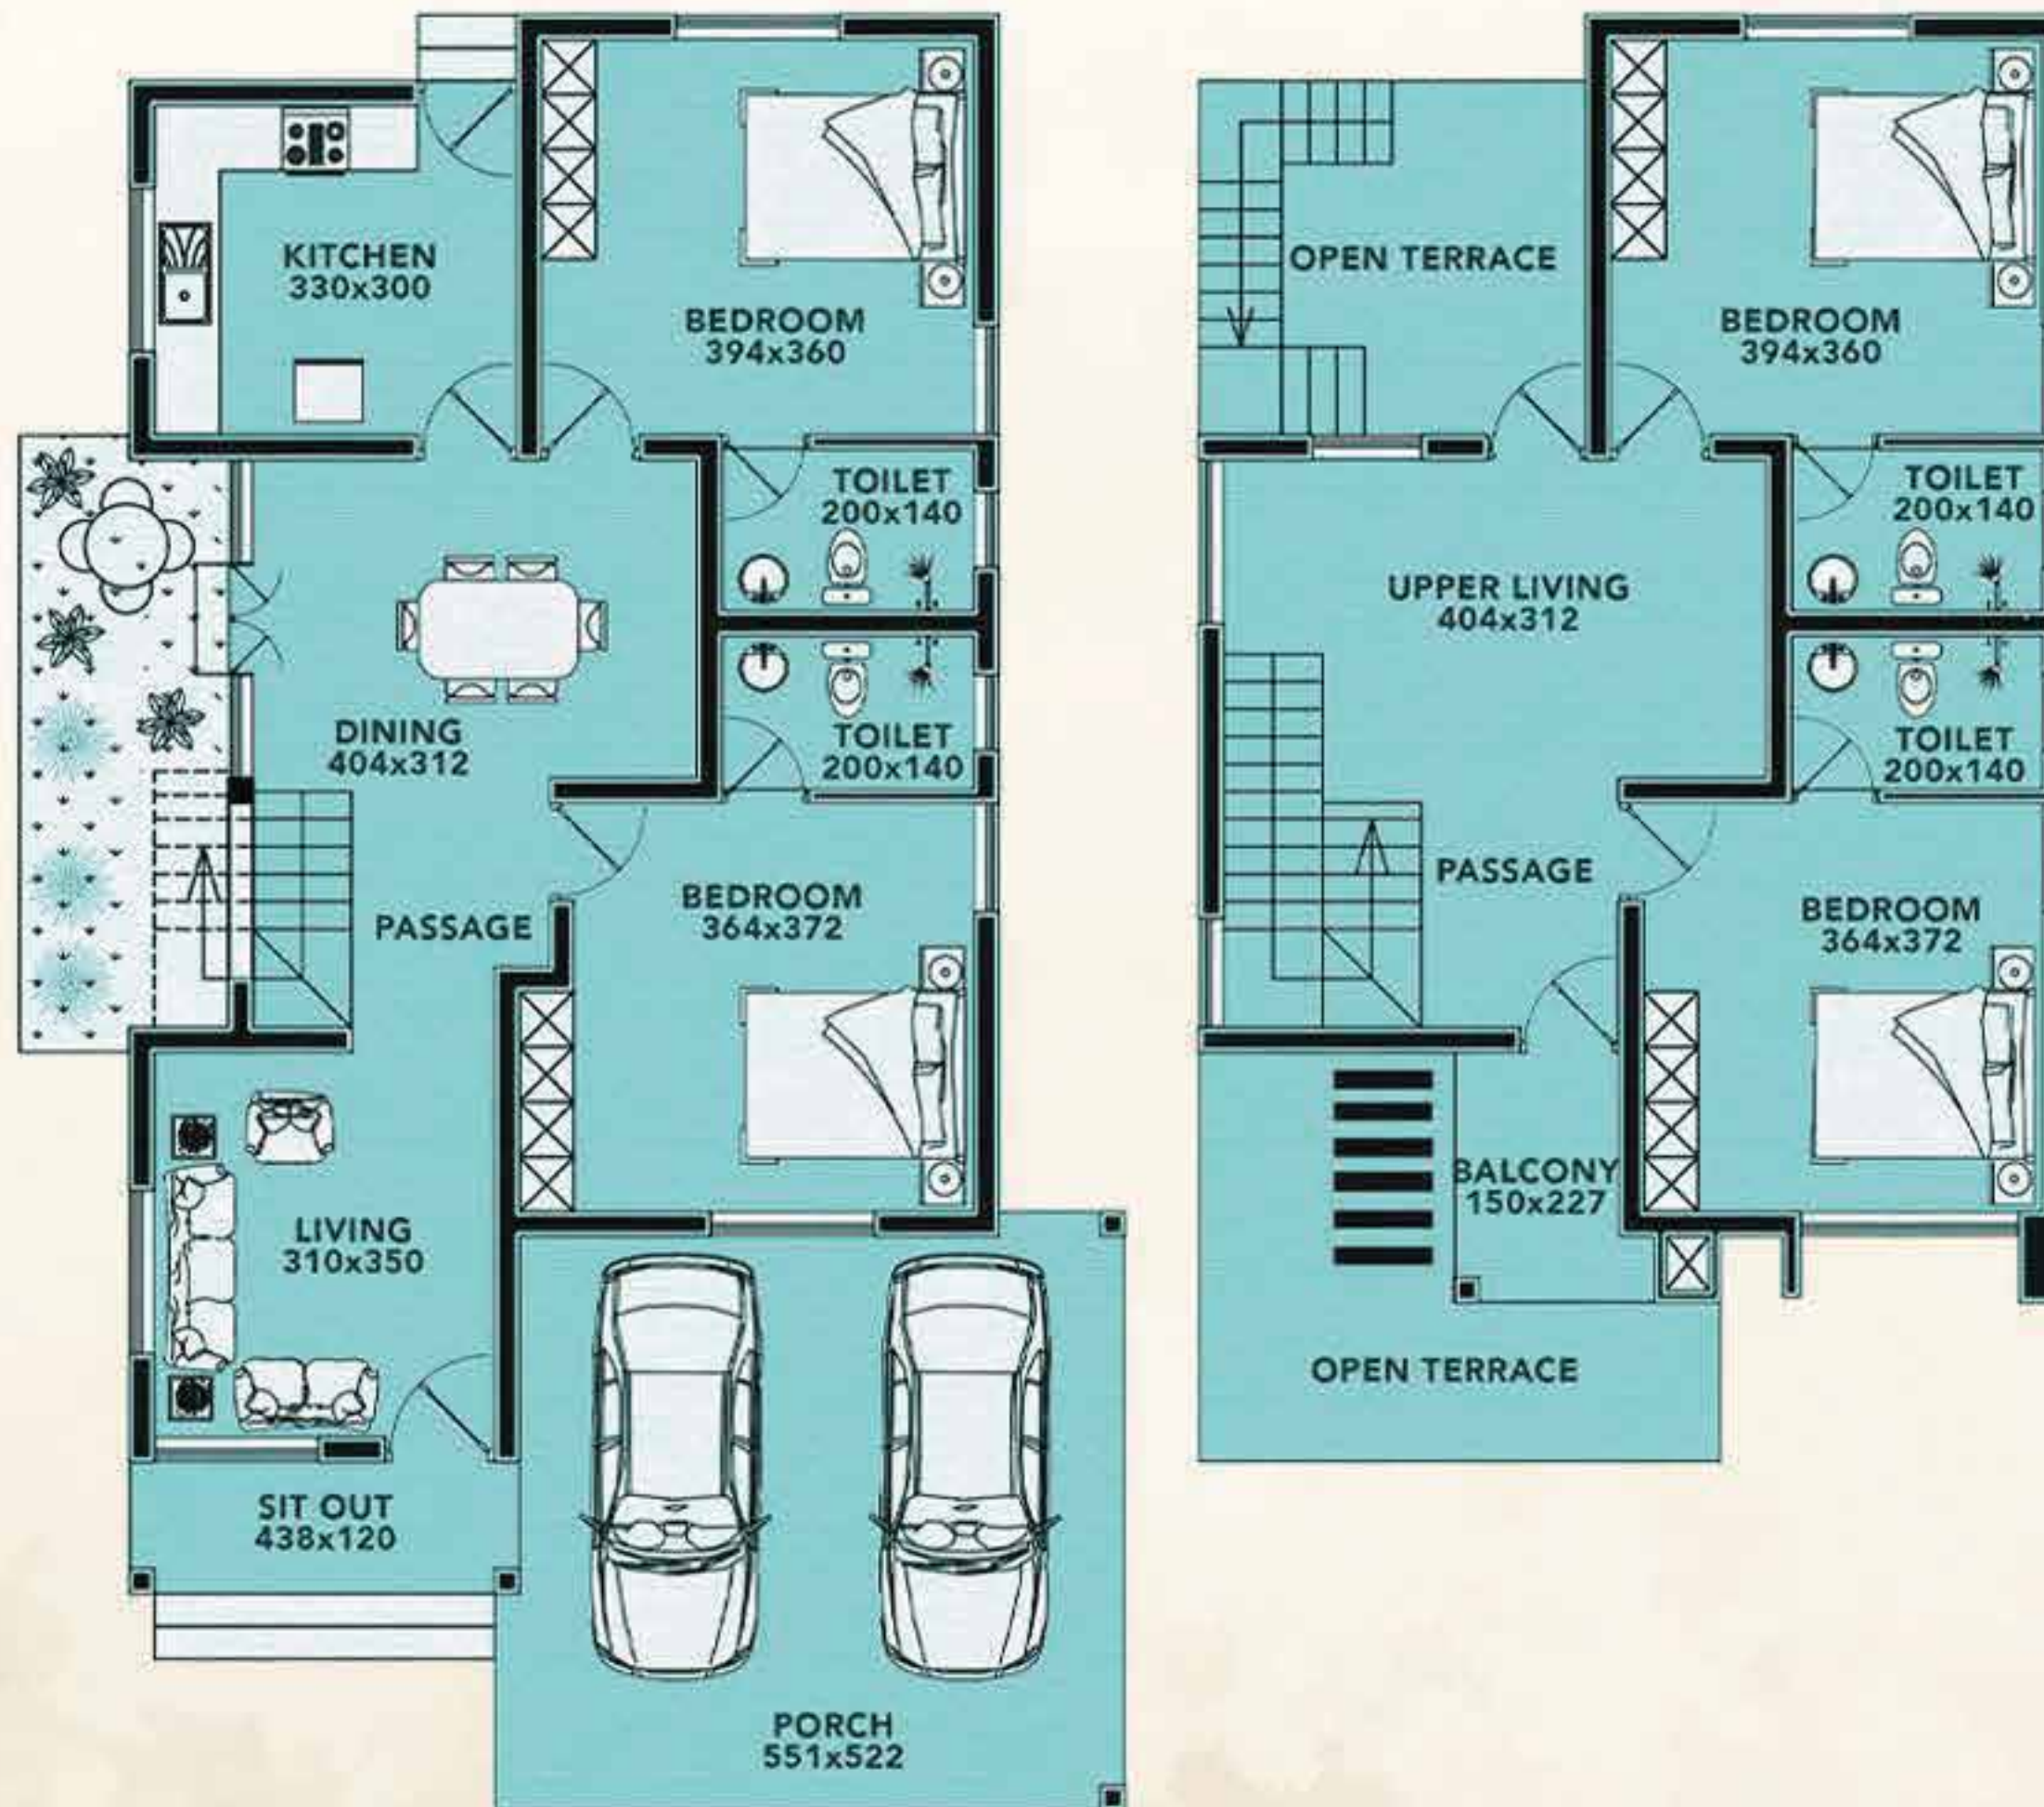

An illustration on a light blue background featuring a white house, a white airplane, and stylized trees in shades of pink and red. In the foreground, a family of three (a man, a woman, and a child) is walking. A large pink circle is partially visible at the bottom left.

Discover the charm of 9 meticulously designed villas, each ready to welcome you into a world of opulence. These villas are thoughtfully spread across **9 plots**, ranging from **4 cents to 5.3 cents** approximately, ensuring that you find the perfect space that suits your lifestyle and preferences. Every plot is thoughtfully landscaped, accentuating the elevated terrain and embracing the lush greenery that surrounds it.

SOPHIA
aspire

VILLA 7

GROUND FLOOR

PORCH - 309 SQ FT
AREA - 1045 SQ FT

FIRST FLOOR

AREA - 805 SQ FT

TOTAL AREA - 2159 SQ FT

VILLA 7A

GROUND FLOOR
PORCH - 185 SQ FT
AREA - 794 SQ FT

FIRST FLOOR
AREA - 707 SQ FT

TOTAL AREA - 1641 SQ FT

VILLA 9

GROUND FLOOR

PORCH - 308 SQ FT
AREA - 816 SQ FT

FIRST FLOOR

AREA - 743 SQ FT