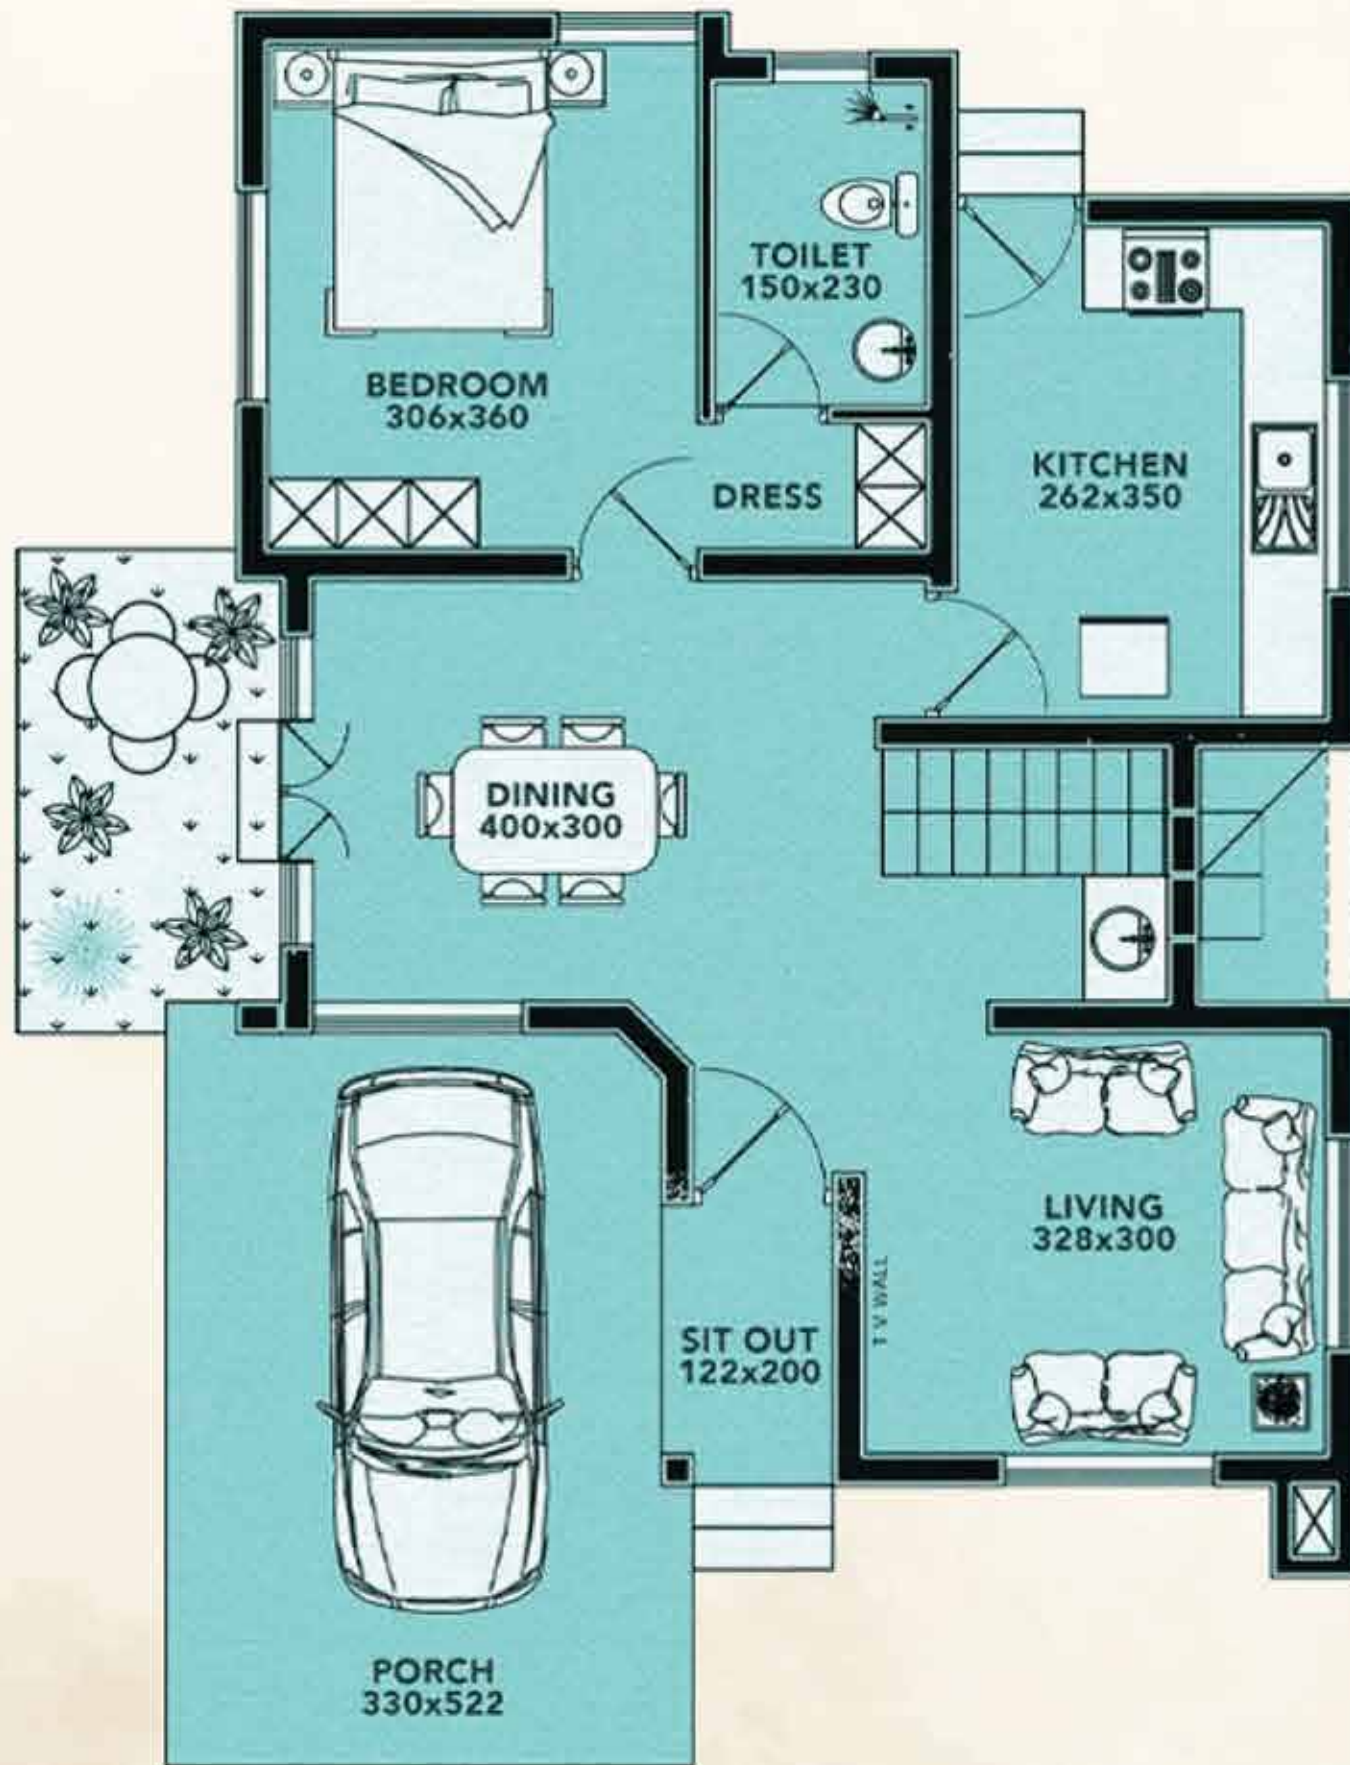

An illustration on a light blue background featuring a white house, a white airplane, and stylized trees in shades of pink and red. In the foreground, a family of three (a man, a woman, and a child) is walking. A large pink circle is partially visible at the bottom left.

Discover the charm of 9 meticulously designed villas, each ready to welcome you into a world of opulence. These villas are thoughtfully spread across **9 plots**, ranging from **4 cents to 5.3 cents** approximately, ensuring that you find the perfect space that suits your lifestyle and preferences. Every plot is thoughtfully landscaped, accentuating the elevated terrain and embracing the lush greenery that surrounds it.

SOPHIA
aspire

VILLA 7

GROUND FLOOR

PORCH - 309 SQ FT
AREA - 1045 SQ FT

FIRST FLOOR

AREA - 805 SQ FT

TOTAL AREA - 2159 SQ FT

VILLA 7A

GROUND FLOOR
PORCH - 185 SQ FT
AREA - 794 SQ FT

FIRST FLOOR
AREA - 707 SQ FT

TOTAL AREA - 1641 SQ FT

VILLA 9

GROUND FLOOR

PORCH - 308 SQ FT
AREA - 816 SQ FT

FIRST FLOOR

AREA - 743 SQ FT