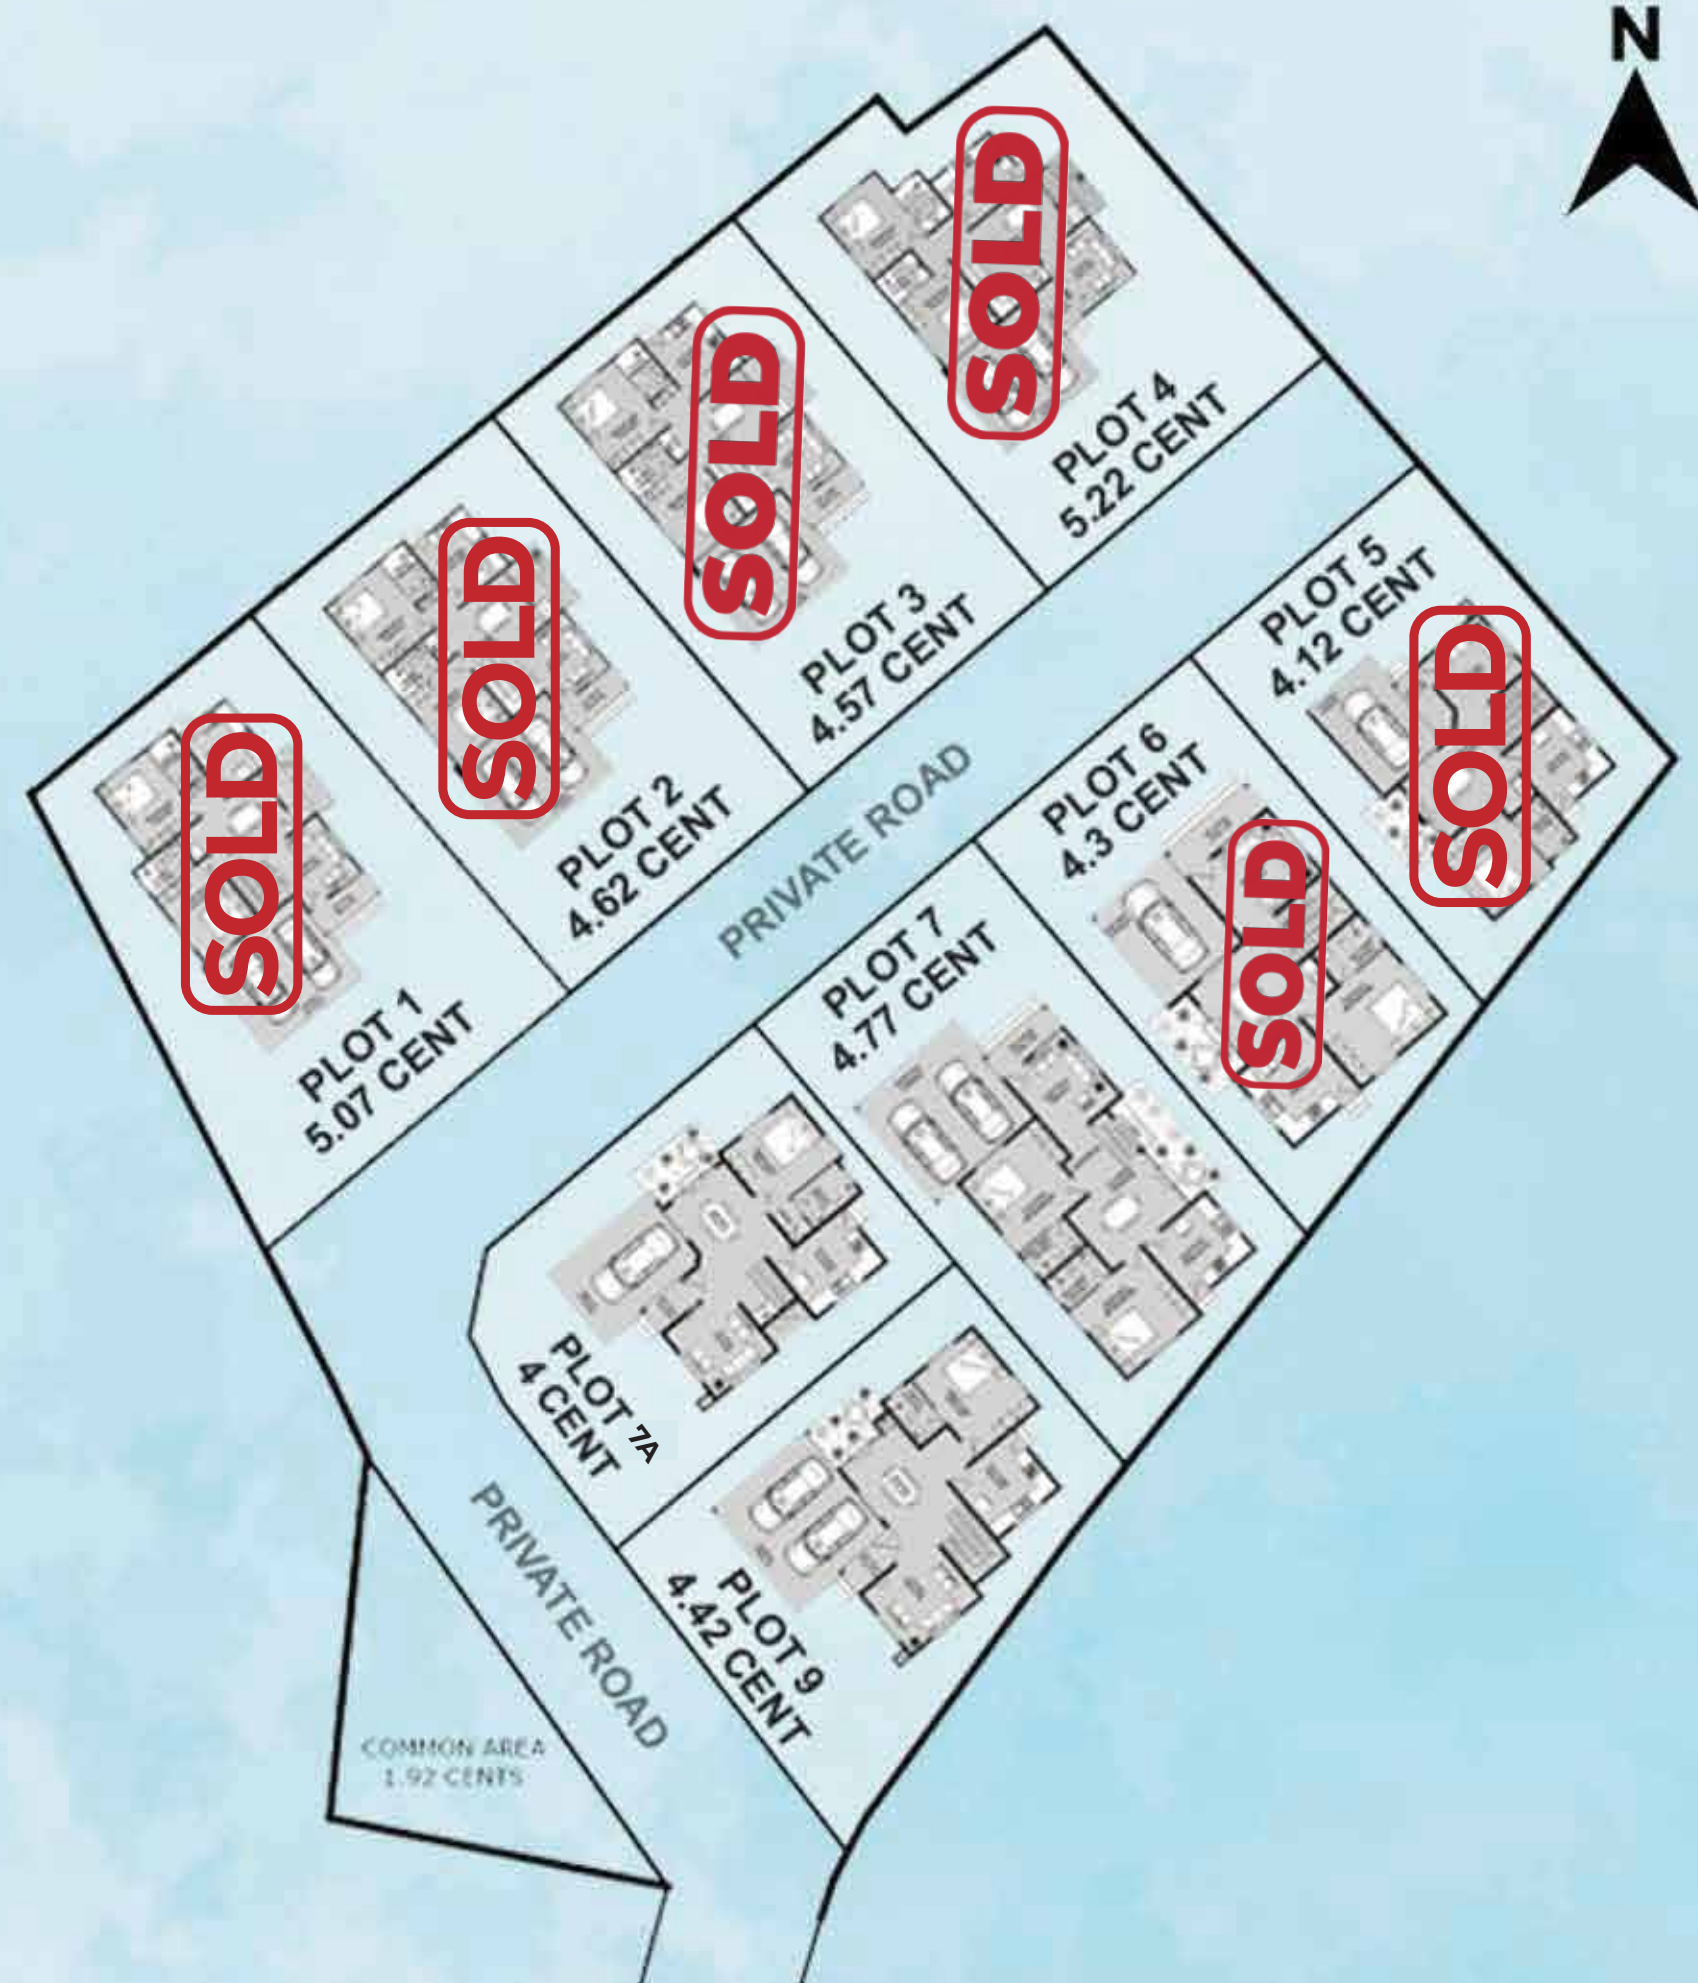

An illustration on a light blue background featuring a white house, a white airplane, and stylized trees in shades of pink and red. In the foreground, a family of three (a man, a woman, and a child) is walking. A large pink circle is partially visible at the bottom left.

Discover the charm of 9 meticulously designed villas, each ready to welcome you into a world of opulence. These villas are thoughtfully spread across **9 plots**, ranging from **4 cents to 5.3 cents** approximately, ensuring that you find the perfect space that suits your lifestyle and preferences. Every plot is thoughtfully landscaped, accentuating the elevated terrain and embracing the lush greenery that surrounds it.

SOPHIA
aspire

SITE PLAN

Amenities:

Gated Community, Guest Parking Area, Eco-friendly Homes, Landscaped Garden, Common Well.

Connectivity:

- Infopark - 8 km
- Muthoot Engineering College - 4.5 km
- MOSC Medical College - 8 km
- Global Public School - 9 km
- Kakkanad - 12 km
- Guardian Public School - 2 km
- Proposed Metro Station - 6.5 km

SOPHIA
aspire

VILLA 7

GROUND FLOOR

PORCH - 309 SQ FT
AREA - 1045 SQ FT

FIRST FLOOR

AREA - 805 SQ FT

TOTAL AREA - 2159 SQ FT

VILLA 7A