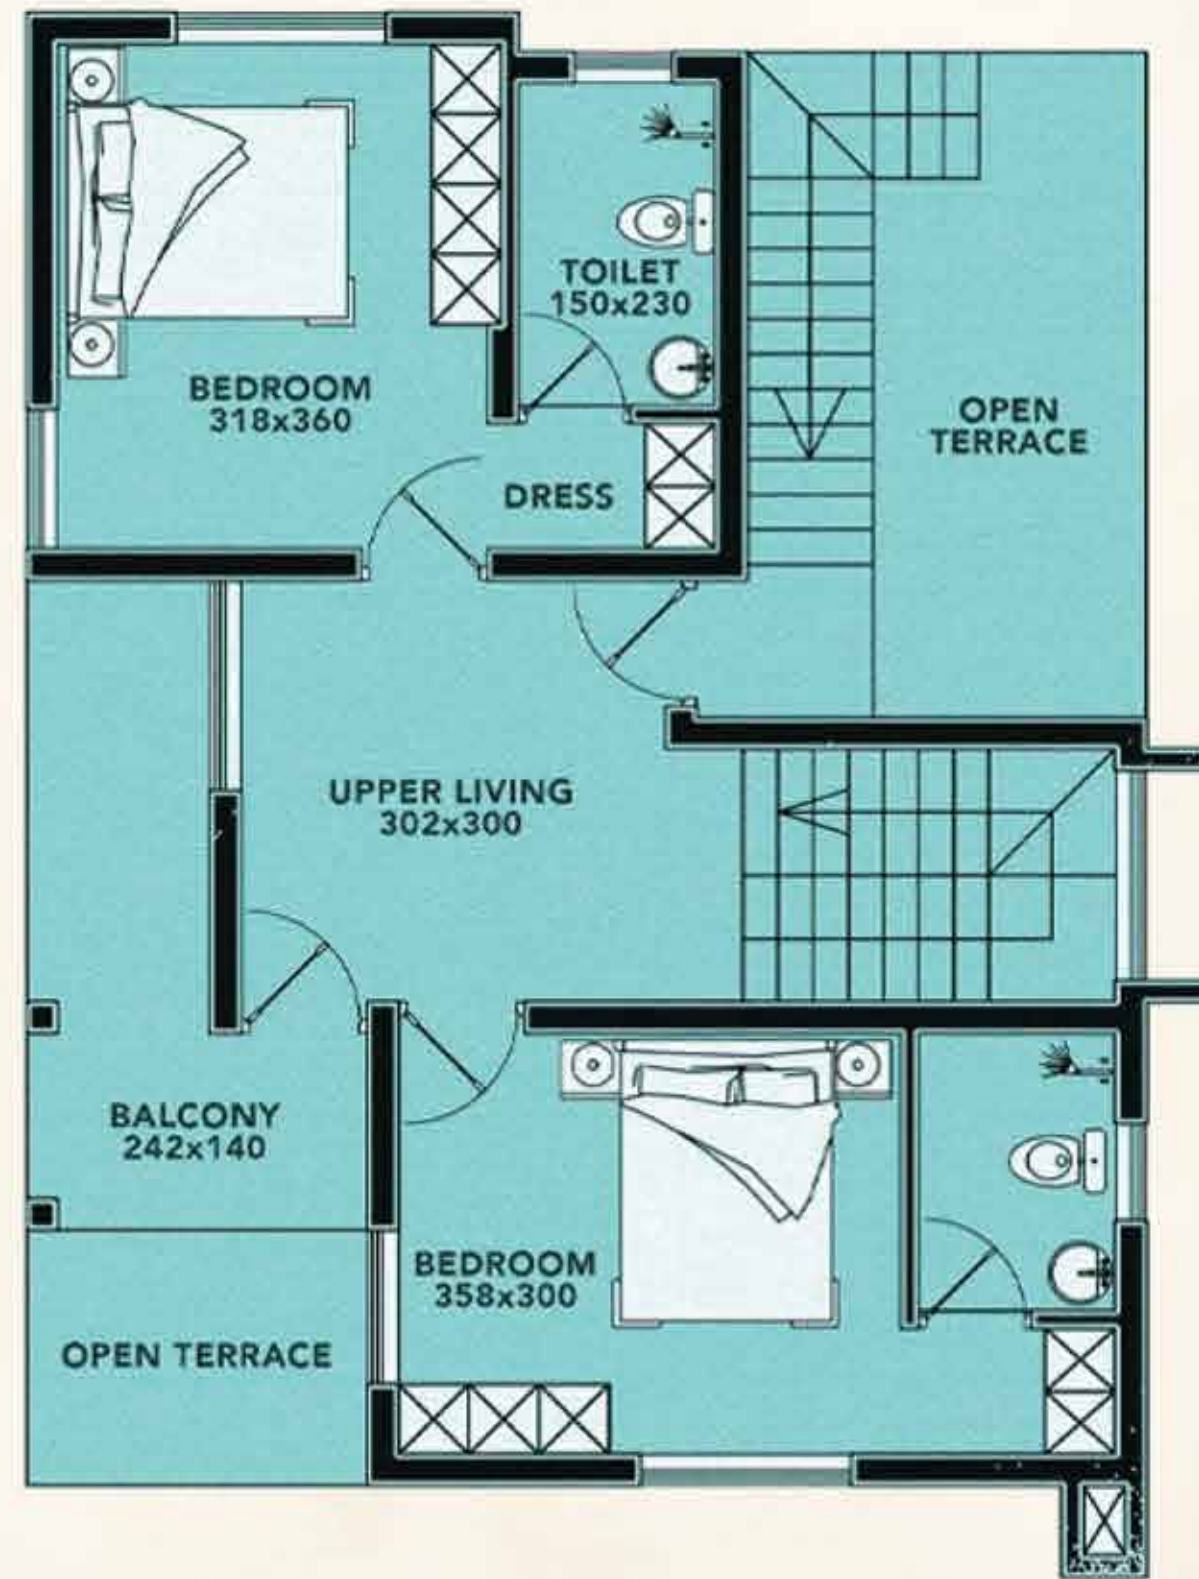

An illustration on a light blue background featuring a white house, a white airplane, and stylized trees in shades of pink and red. In the foreground, a family of three (a man, a woman, and a child) is walking. A large pink circle is partially visible at the bottom left.

Discover the charm of 9 meticulously designed villas, each ready to welcome you into a world of opulence. These villas are thoughtfully spread across **9 plots**, ranging from **4 cents to 5.3 cents** approximately, ensuring that you find the perfect space that suits your lifestyle and preferences. Every plot is thoughtfully landscaped, accentuating the elevated terrain and embracing the lush greenery that surrounds it.

SOPHIA
aspire

VILLA 7

GROUND FLOOR

PORCH - 309 SQ FT
AREA - 1045 SQ FT

FIRST FLOOR

AREA - 805 SQ FT

TOTAL AREA - 2159 SQ FT

VILLA 7A

GROUND FLOOR
PORCH - 185 SQ FT
AREA - 794 SQ FT

FIRST FLOOR
AREA - 707 SQ FT

TOTAL AREA - 1641 SQ FT

VILLA 9

GROUND FLOOR

PORCH - 308 SQ FT
AREA - 816 SQ FT

FIRST FLOOR

AREA - 743 SQ FT